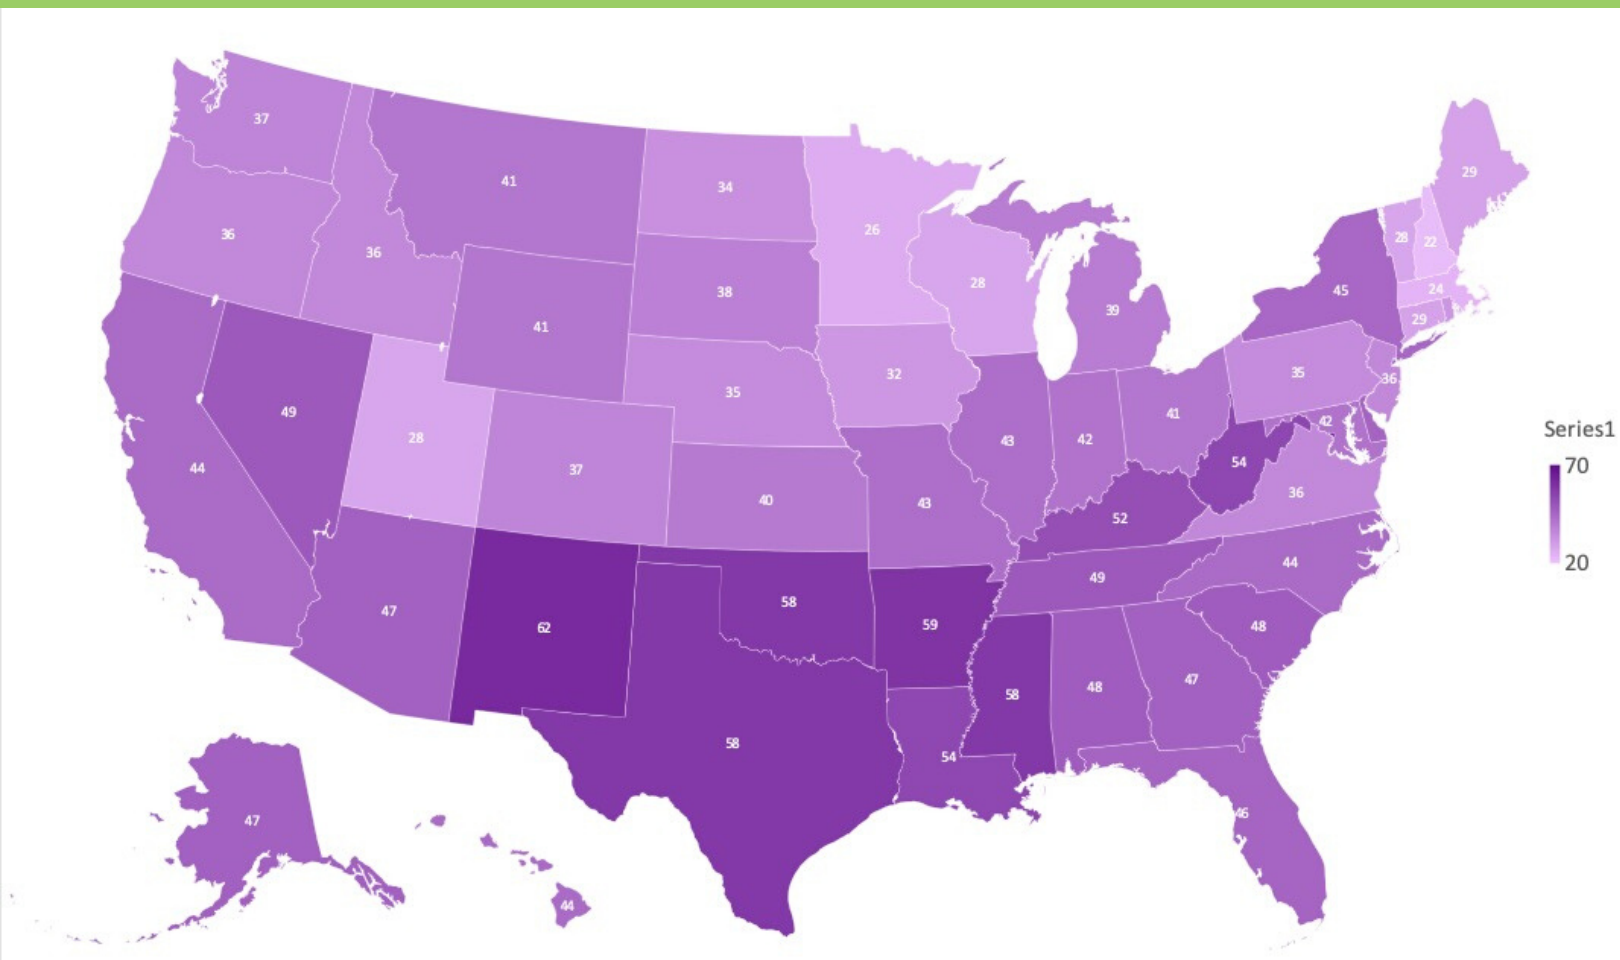

2013 NATIONAL TEEN PREGNANCY RATE PER 1,000 GIRLS AGES 15-19

State	Teen Pregnancy Rate	State	Teen Pregnancy Rate	State	Teen Pregnancy Rate	State	Teen Pregnancy Rate	State	Teen Pregnancy Rate
Alabama	48	Hawaii	44	Massachusetts	24	New Mexico	62	South Dakota	38
Alaska	47	Idaho	36	Michigan	39	New York	45	Tennessee	49
Arizona	47	Illinois	43	Minnesota	26	North Carolina	44	Texas	58
Arkansas	59	Indiana	42	Mississippi	58	North Dakota	34	Utah	28
California	44	Iowa	32	Missouri	43	Ohio	41	Vermont	28
Colorado	37	Kansas	40	Montana	41	Oklahoma	58	Virginia	36
Connecticut	29	Kentucky	52	Nebraska	35	Oregon	36	Washington	37
Delaware	46	Louisiana	54	Nevada	49	Pennsylvania	35	West Virginia	54
Florida	46	Maine	29	New Hampshire	22	Rhode Island	32	Wisconsin	28
Georgia	47	Maryland	42	New Jersey	36	South Carolina	48	Wyoming	41