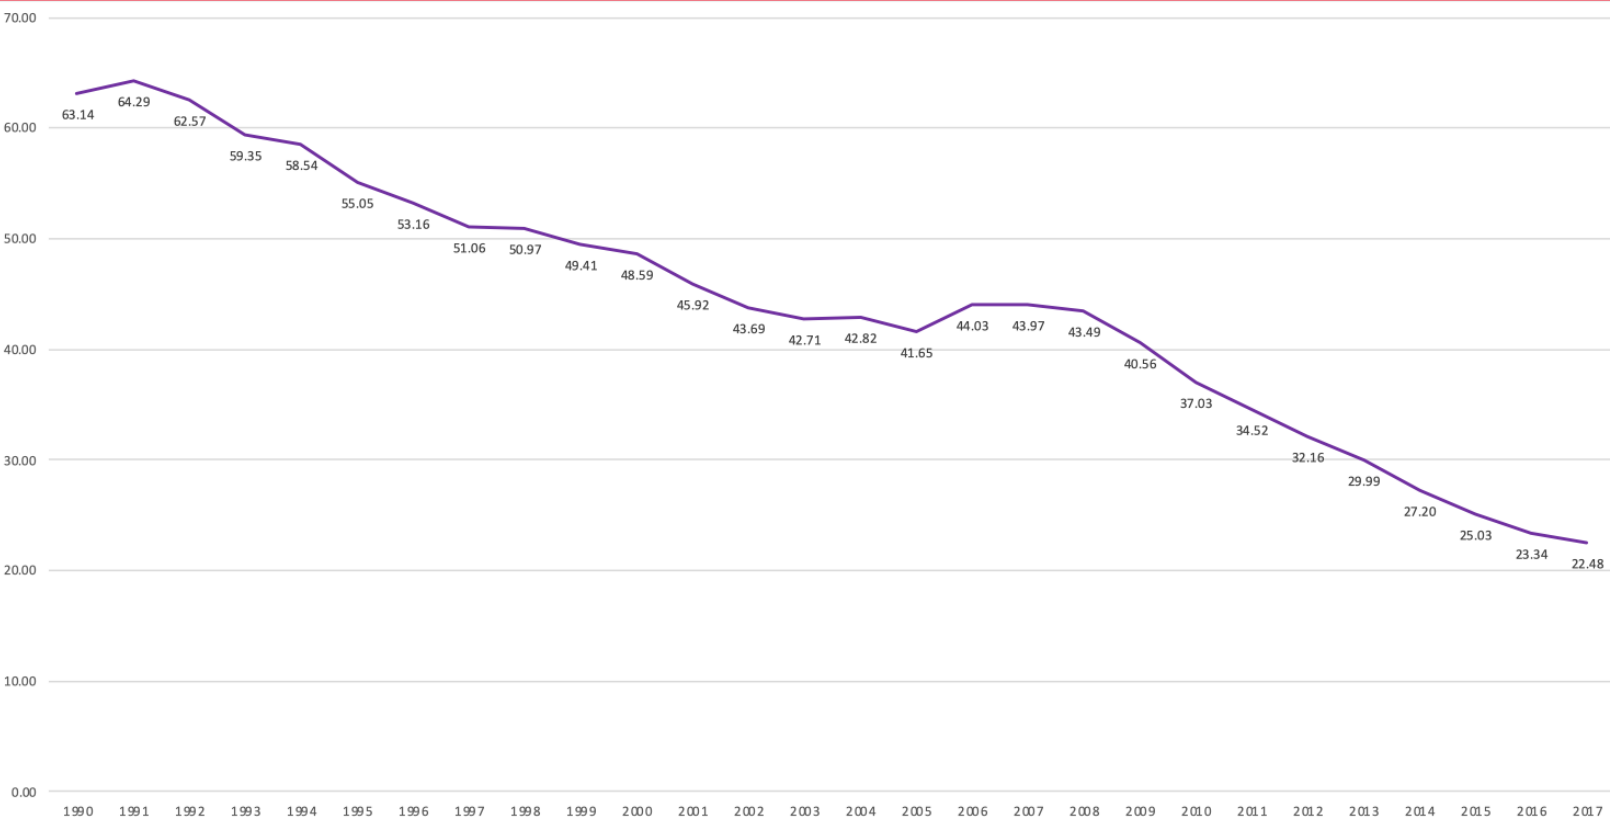

# MISSOURI TEEN BIRTH RATE

## 1990-2017

PER 1,000 GIRLS  
AGE 15-19 YEARS

Source: Missouri Department of Health & Human Services MICA

# NUMBER OF TEEN BIRTHS IN MISSOURI 1990-2017

FOR GIRLS AGE 15-19 YEARS

Year	1990.00	1991	1992	1993	1994	1995	1996	1997	1998	1999	2000	2001	2002	2003
Count	11209	11095	10836	10420	10570	10272	10253	10094	10270	10003	9837	9308	8828	8656
Year	2004	2005	2006	2007	2008	2009	2010	2011	2012	2013	2014	2015	2016	2017
Count	8747	8602	9179	9232	9154	8496	7663	6937	6314	5812	5230	4835	4501	4300